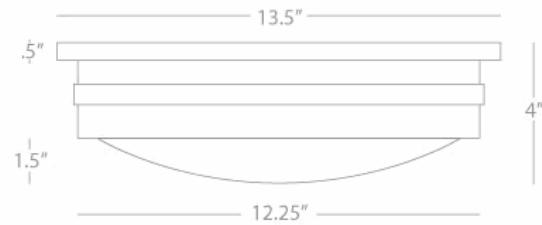

** Available for Quick SHIP **