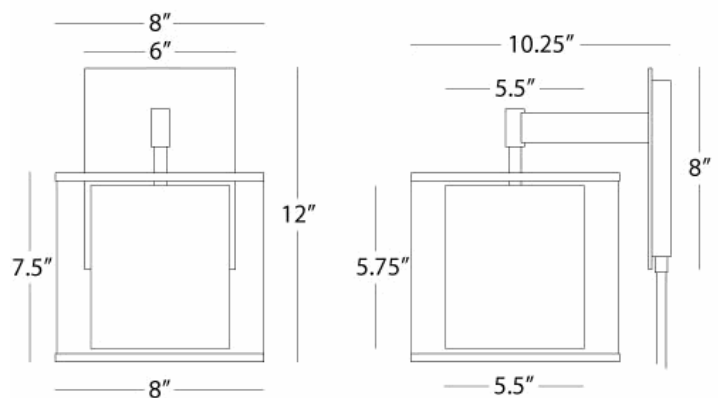

** Available for Quick SHIP **