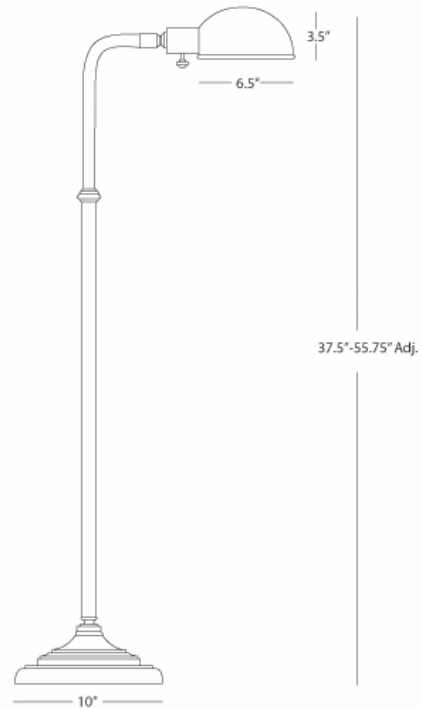

KINETIC

1505

Adjustable Pharmacy Task Floor Lamp

1-60W. Max.

Bulb Type: A

Switch: Hi-Lo Dimming

Antique Brass Finish

Metal Shade

FINISH OPTIONS:

B1505BRC - Brushed Chrome

P1505 - Patina Nickel

Z1505DBZ - Deep Patina Bronze

** Available for Quick SHIP **