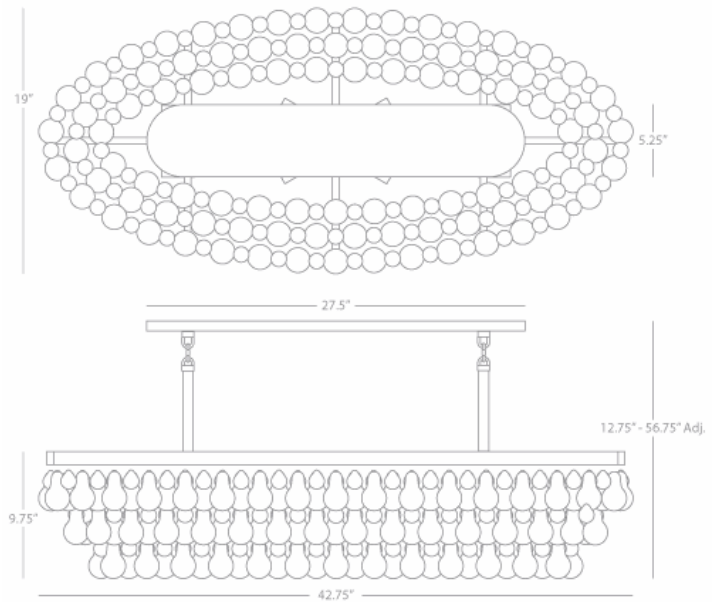

BLING

Z1007

Oval Chandelier

8 - 60W Max.

Bulb Type: A

Direct Wire

Deep Patina Bronze Finish

Glass Drops

Susp. Hardware: 2 pcs. 5/8" X 6" & 6 pcs. 5/8" x 12"

Extensions

FINISH OPTION:

1007 - Antique Brass

S1007 - Polished Nickel

**** Available for Quick SHIP ****