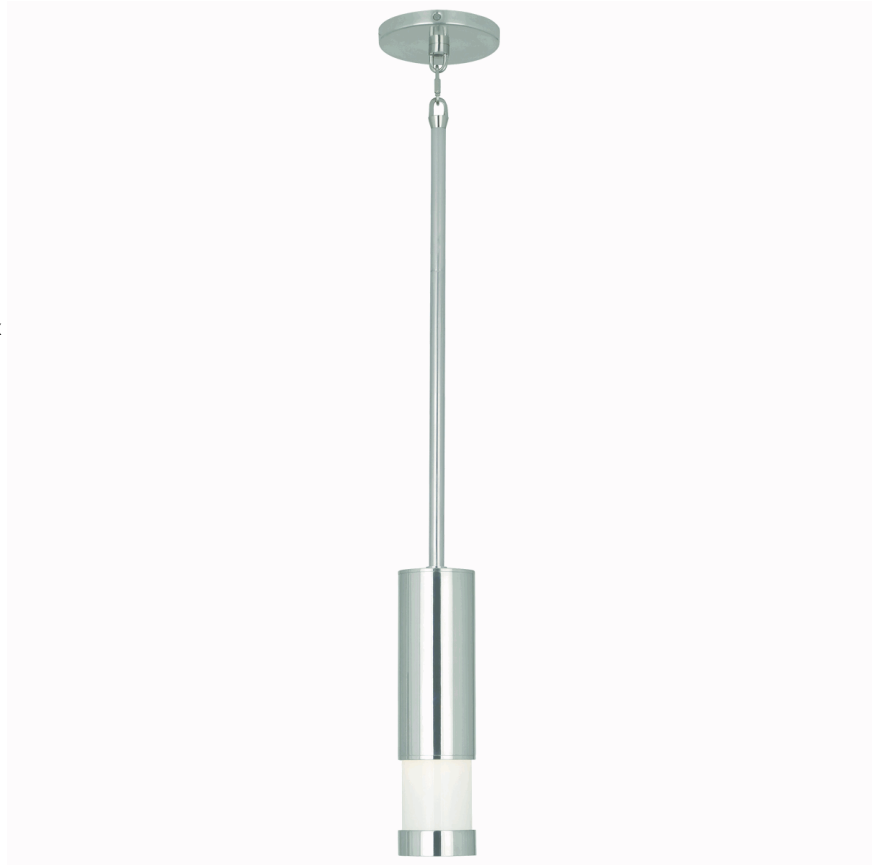

PEEK

595

Pendant

1 - 60W Max.

Bulb Type: B, Medium Base

Direct Wire

Polished Aluminum Finish

Cased White Glass Shade

Susp. Hardware: 3 pcs. 5/8" X 12" & 1 pc. 5/8" x
6" Extension Rods

* U.L. Rated for Damp Conditions