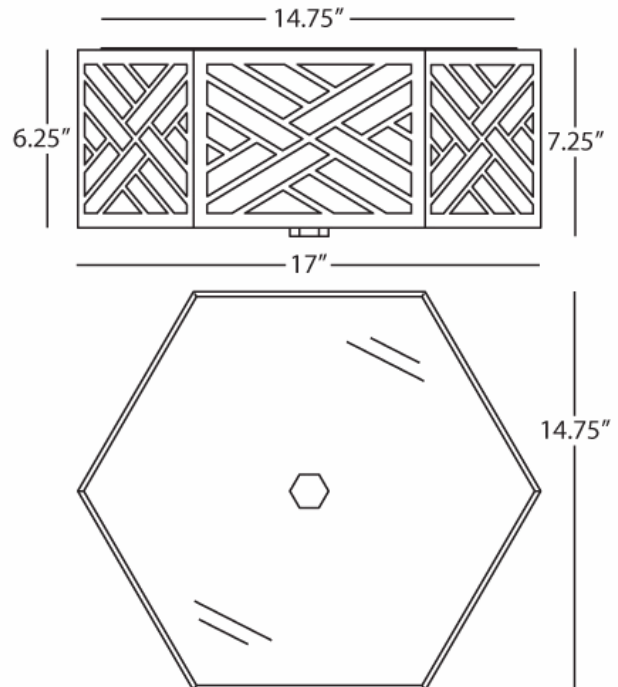

WILLIAMSBURG
TAZEWELL

438
Flush Mount

1-23W Max. LED Unit
(2540 LUMEN OUTPUT)
Bulb Type: LED, Included (Non-Replaceable)
LED Color Temp: 3000K, CRI: 80
Direct Wire
Modern Brass Finish
Printed White Glass Shade Panels

FINISH OPTION:
S438 - Polished Nickel

* U.L. Rated for Damp Conditions