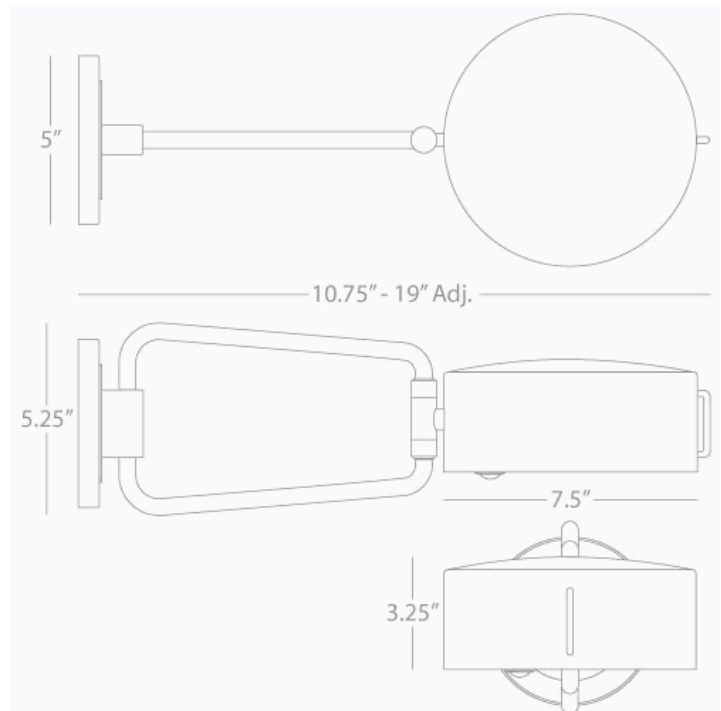

** Available for Quick SHIP **