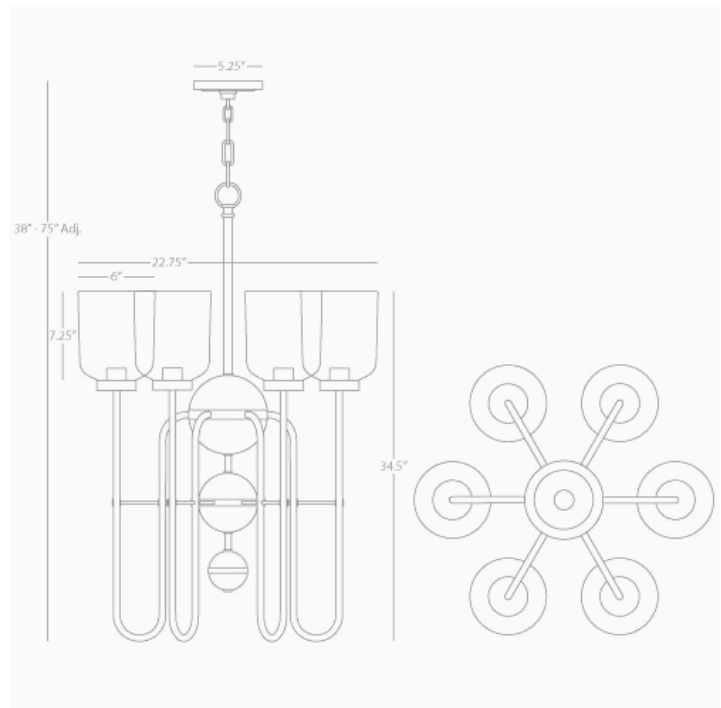

**WILLIAMSBURG**

**TYRIE**

**D410**

**Chandelier**

**6-100W Max.**

**Bulb Type: A**

**Direct Wire**

**Dark Antique Nickel Finish**

**Clear Glass Shades**

**Susp. Hardware: 1 pc 5/8" X 12" Extension Rod & 3' of**

**Chain**

**Shown with Historical Bulbs SOLD SEPARATELY (Style**

**# BUL06)**

**FINISH OPTIONS:**

**410 - Antique Brass**

**Z410 - Deep Patina Bronze**