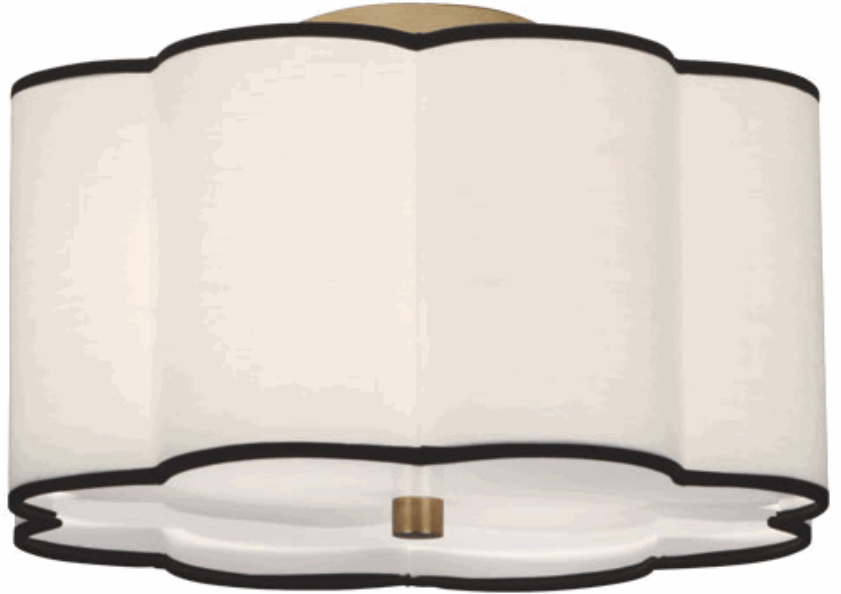

**AXIS**

**2139**

**Semi-Flush Mount**

**2 - 100W Max.**

**Bulb Type: A**

**Direct Wire**

**Aged Brass Finish**

**Scalloped Fondine Fabric Shade w/ Contrasting Trim**

**15" Dia. White Acrylic Diffuser**

**FINISH / SHADE OPTION**

**D2139 - Blackened Antique Nickel**

**Ascot White Shade w/**

**Contrasting Trim**

**\*\* Available for Quick SHIP \*\***