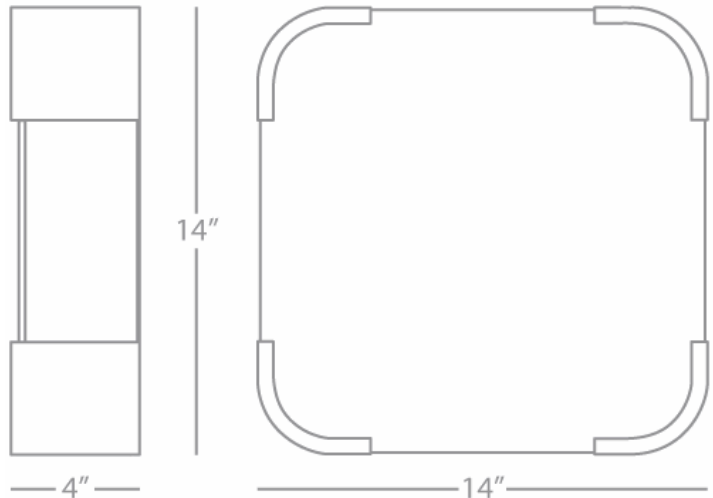

** Available for Quick SHIP **