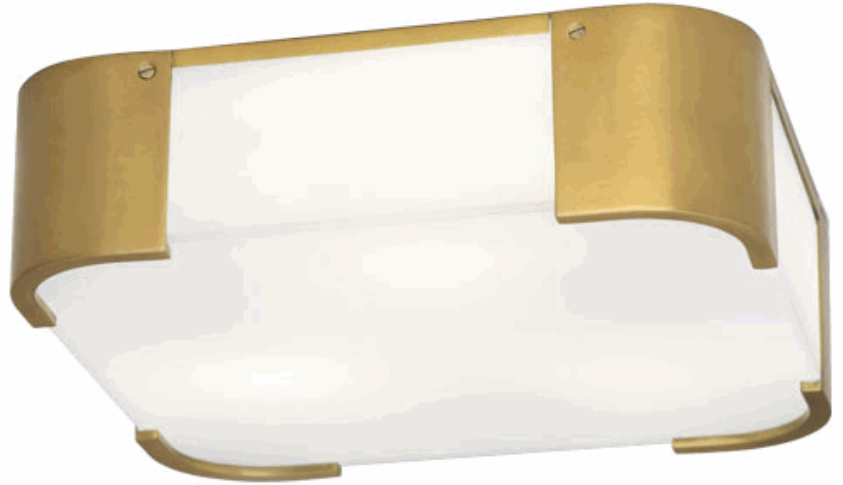

BRYCE

1319

Flush Mount

3-60W Max.

Bulb Type: B, Medium Base

Direct Wire

Antique Brass Finish

White Frosted Glass Shade

FINISH OPTIONS:

B1319 - Brushed Nickel

C1319 - Polished Chrome

S1319 - Polished Nickel

Z1319 - Deep Patina Bronze

**** Available for Quick SHIP ****