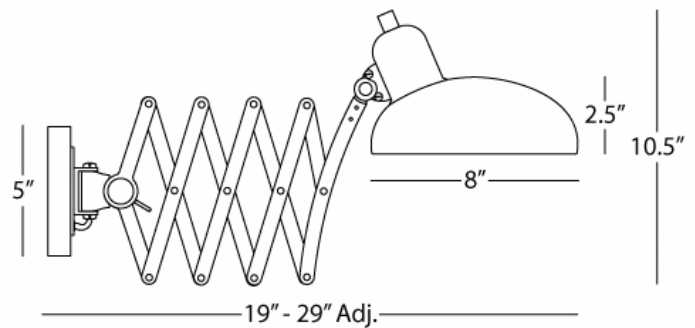

** Available for Quick SHIP **