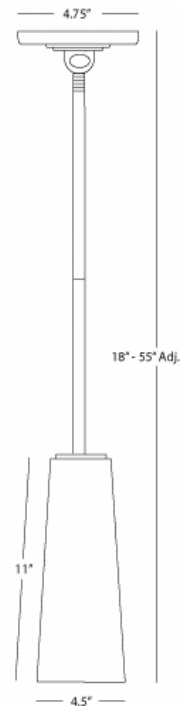

RICO ESPINET

MARINA

2024

Pendant

1 - 60W Max.

Bulb Type: T10 Tubular

Direct Wire Only

Brushed Chrome over Metal

Frosted White Cased Glass

Susp. Hardware: 3 pcs.- 1/2" x 12" & 1pc, - 1/2" x 6"

Tubes

**** Available for Quick SHIP ****