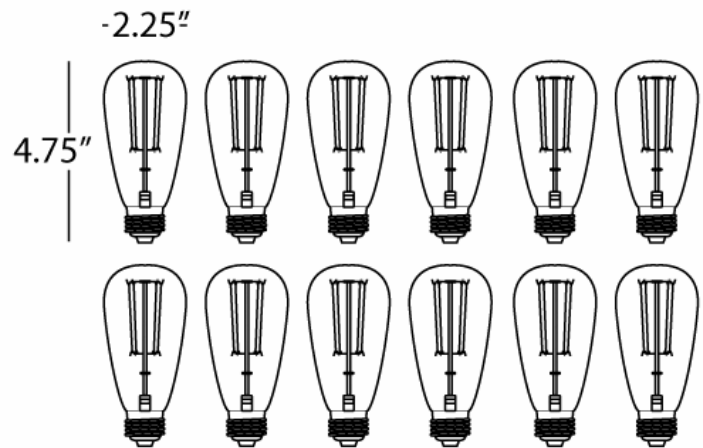

HISTORICAL BULBS

BUL 12

12 - 40W

1910 Squirrel Cage Filament Lamp

Medium Base Historical Bulb

**\*\* Available for Quick SHIP \*\***