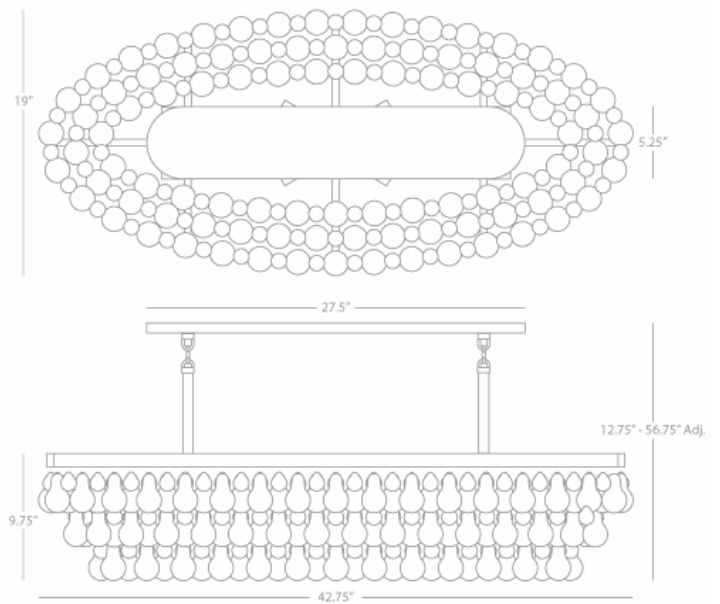

BLING

1007

Oval Chandelier

8 - 60W Max.

Bulb Type: A

Direct Wire

Antique Brass Finish

Glass Drops

Susp. Hardware: 2 pcs. 5/8" X 6" & 6 pcs. 5/8" x 12"

Extensions

FINISH OPTION:

S1007 - Polished Nickel

Z1007 - Deep Patina Bronze

**** Available for Quick SHIP ****