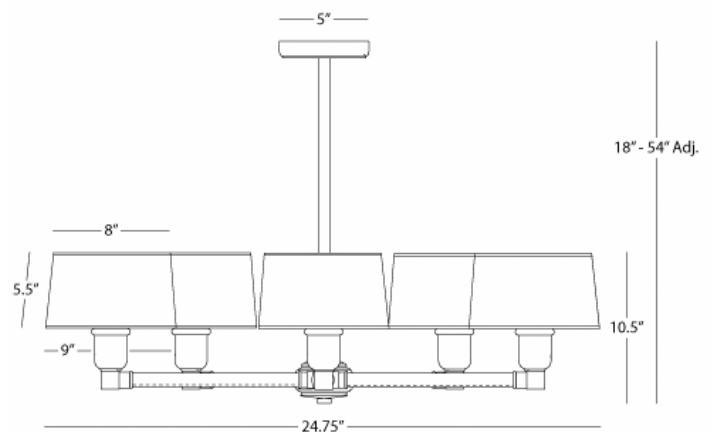

FINISH / SHADE OPTION:

1952 - Dark Antique Nickel

Black Leather

White Mont Blanc Parchment

Shades

** Available for Quick SHIP **