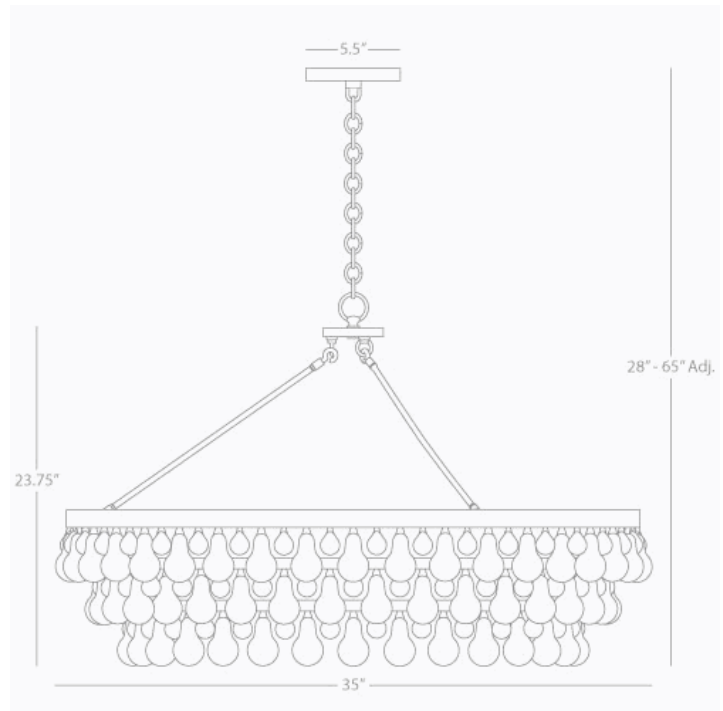

BLING

1004

Large Chandelier

6 - 100W Max.

Bulb Type: A

Direct Wire

Antique Brass Finish

Glass Drops

Susp. Hardware: 3 Ft. Chain

FINISH OPTIONS:

S1004 - Polished Nickel

Z1004 - Deep Patina Bronze

**** Available for Quick SHIP ****