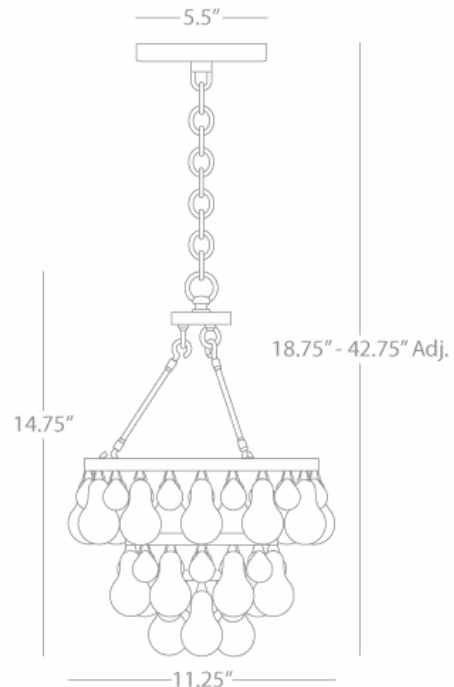

BLING

S1006

Small Chandelier

2-60W Max.

Bulb Type: G, Candelabra Base

Direct Wire

Polished Nickel Finish

Glass Drops

Susp. Hardware: 3 Ft. Chain

FINISH OPTION:

1006 - Antique Brass

Z1006 - Deep Patina Bronze

**** Available for Quick SHIP ****